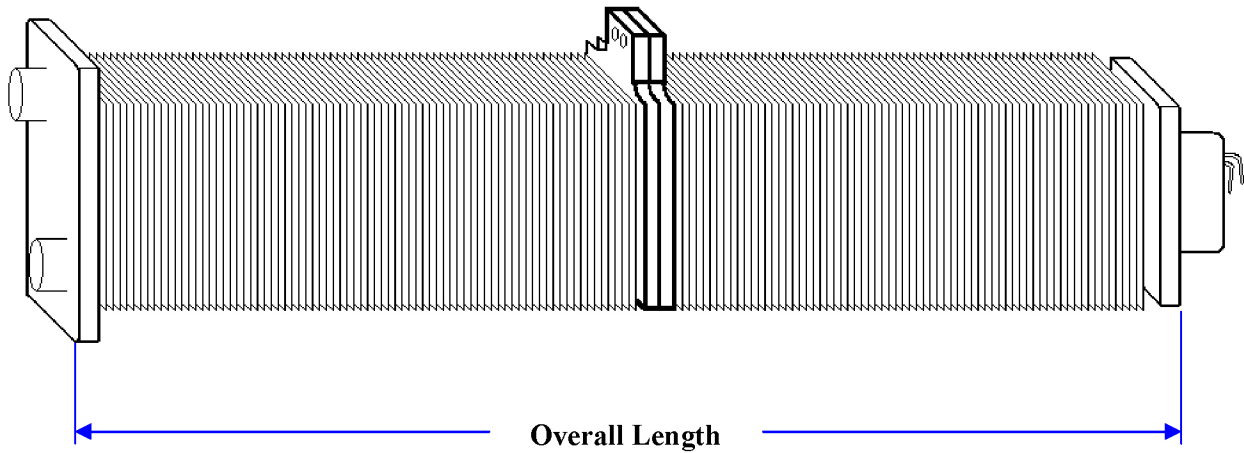

# AMOCS Size Chart

Part Number	Overall Length Millimeters	Overall Length Inches	Fins per inch - FPI	Steel or Copper Fins	Centermount or No Centermount
113-9539	867 mm	34 1/8"	9.5	Steel	No Centermount
109-3622	1077 mm	42 3/8"	9.5	Steel	No Centermount
119-4774	1452 mm	57 3/16"	9.5	Steel	No Centermount
188-7475	1452 mm	57 3/16"	6.5	Copper	No Centermount
131-1106	1655 mm	65 3/16"	9.5	Steel	Centermount
213-8188					
219-1073	1655 mm	65 3/16"	6.5	Copper	Centermount
114-4416	1846 mm	72 11/16"	9.5	Steel	No Centermount